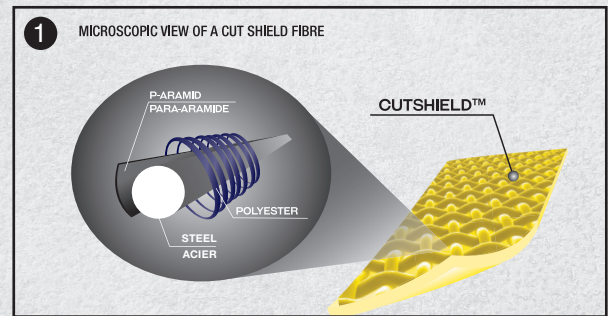

547TPR Van Goat

IMPACT AND CUT RESISTANT

CUTSHIELD™ ANSI LEVEL A6

Cutshield™ P-aramid/steel/polyester liner for superior protection

WATER AND OIL RESISTANT

Dryhide™ water and oil resistant full-grain goatskin leather offers exceptional strength and dexterity

IMPACT PROTECTION

Flame resistant heavy duty rubber on back of hand, fingers and wrist provides impact protection

KEVLAR® THREAD

Stitched with Kevlar® thread provides strength and durability

DRIVER STYLE

Drivers style with ergonomic inset thumb for superior flexibility and comfort

SNUG-FITTING WRIST

Snug-fitting shirred elastic wrist keeps out dirt and debris with slip-on style cuff for quick and easy removal

LEATHER

PRODUCT # NAME BRAND	547TPR VAN GOAT	RATINGS TECHNOLOGIES	ANSI / ISEA 138 2	ANSI 5 PUNCTURE	EN388 3X34FP	ANSI A6 CUT	DRYHIDE™
SIZE PACKAGED	XXS-XXL	ICONS					
UPC	XXS 065537903309 XS 065537863788 S 065537863795 M 065537863801						
	L 065537863818 XL 065537863825 XXL 065537863832 XXXL 065537863849	APPLICATIONS	Construction Industrial Oil+Gas				