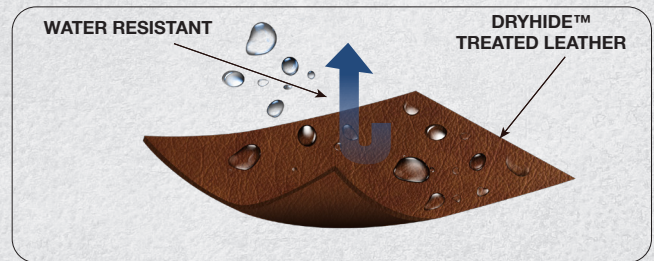

607 Crazy Horse Grain Driver

GOATSKIN LEATHER 1

Dryhide™ water resistant goatskin leather provides strength and durability

LEATHER PALM PATCH 2

Split cowhide leather palm patch for added protection in critical wear areas

DRIVERS STYLE 3

Drivers style with inset thumb provides additional padding and a more comfortable fit

SHIRRED ELASTIC WRIST 4

Snug-fitting shirred elastic wrist with slip-on style cuff for easy on/off

DRYHIDE™

LEATHER

PRODUCT # NAME BRAND 607 CRAZY HORSE GRAIN DRIVER	RATINGS TECHNOLOGIES	ANSI/ISEA 105
SIZE PACKAGED S-XXL	ICONS WATER RESISTANT	
UPC S 065537200293 XL 065537200323 M 065537200309 XXL 065537200330 L 065537200316	APPLICATIONS	Farming and Ranch Landscaping General Purpose